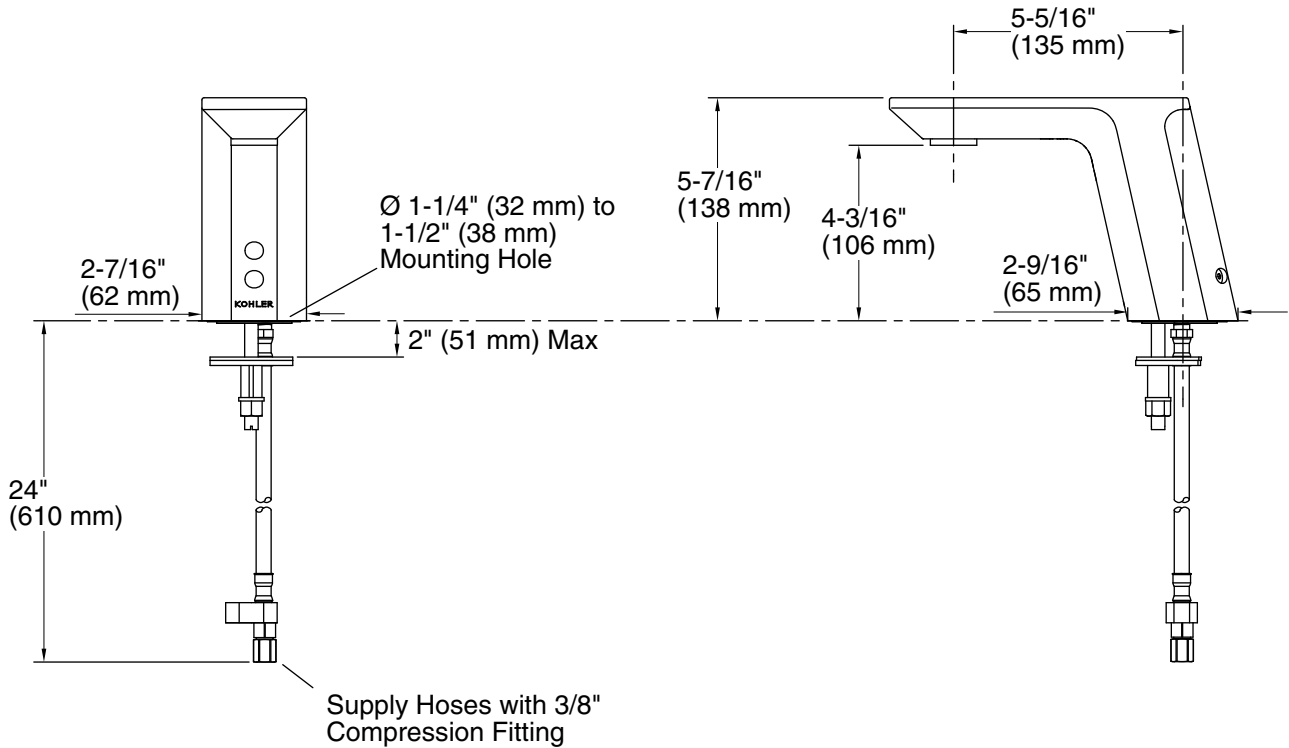

Features

- 0.5 gal/min (1.9 l/min) flow rate.
- Factory set 30 second max. continual run cycle .
- Vandal-resistant aerator.
- 24" (610 mm) flexible supply hoses for easy installation.
- 5-5/16" (135 mm) spout reach.
- Less temperature mixer.
- Less drain.

Technical Information

All product dimensions are nominal.

Power source: Battery - DC, included

Faucet:

Flow rate: 0.5 gal/min (1.9 l/min)

Pressure: 60 psi (4.1 bar)

Valve body: Machined-brass

Notes

Install this product according to the installation guide.

A $1\text{-}1/4\text{''}$ (32 mm) minimum to $1\text{-}1/2\text{''}$ (38 mm) maximum diameter mounting hole is required.

The minimum distance between the back of the faucet spout and the wall must be $1\text{-}3/4\text{''}$ (44 mm).

This will allow proper clearance for setscrew access.

The maximum distance between the bathroom sink basin edge to the base of the faucet spout must be $1\text{-}3/4\text{''}$ (44 mm).

The maximum height of the lip basin should be $3/4\text{''}$ (19 mm).